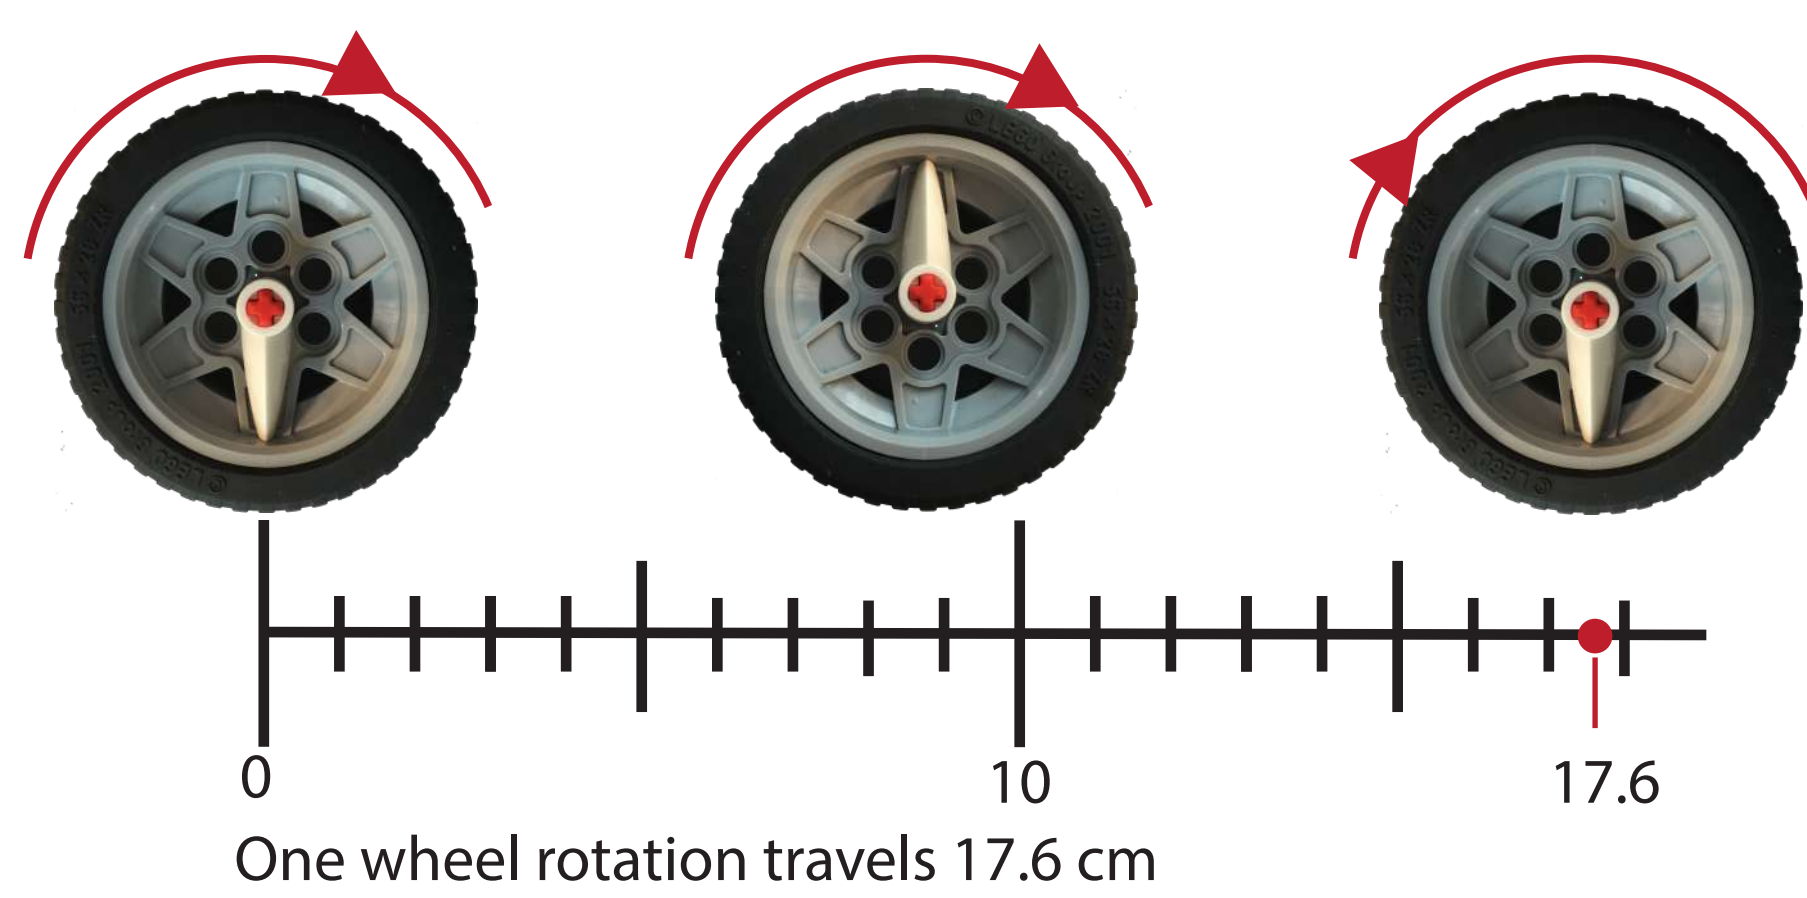

Buried Cable Inspection Challenge

Start

Switch